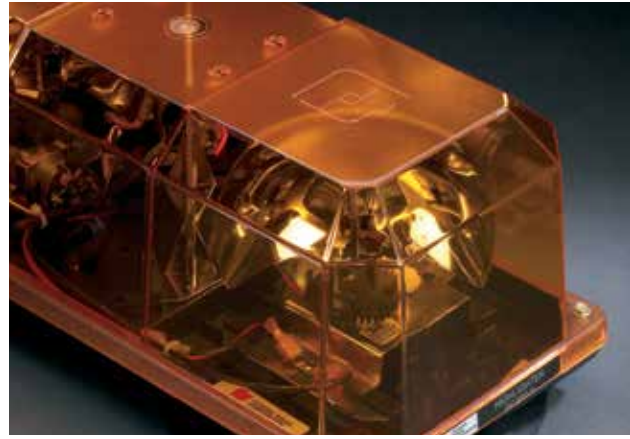

Models 450112 and 452112 feature two highly polished parabolic reflectors which rotate at 95 flashes per minute producing 80,000 candelas each. The 450112 uses a standard diagonal mirror between two 55-watt halogen rotators to create more than 285 flashes per minute. The 452112 has a standard diamond mirror between two 55-watt halogen rotators creating more than 380 flashes per minute.

All models, except the magnetic mount versions, come with 1.5 feet of 16GA. stranded copper PVC-insulated wiring.

With the HighLighter mini-lightbar, color customization is quick and easy. A dome cover kit, model DCK, is available in five colors including black. The DCK kit easily fastens to the molded insert in the middle of the dome. By using the dome cover kit, you can easily create a bar with amber flashing to the rear, red flashing to the front, and primary rotators in the color of your choice. Lens covers, part number SPL2, fit over rotators and are also available in four colors.

Order Options (if necessary)

- DCK Dome cover kit for stationary reflectors (specify color: red, blue, amber, green, black)
- SPL2 Colored lens for rotator (specify color: red, blue, amber, green)

Large parabolic reflectors and brilliant 55-watt halogen bulbs produce an attention-getting 80,000 candelas per flash.